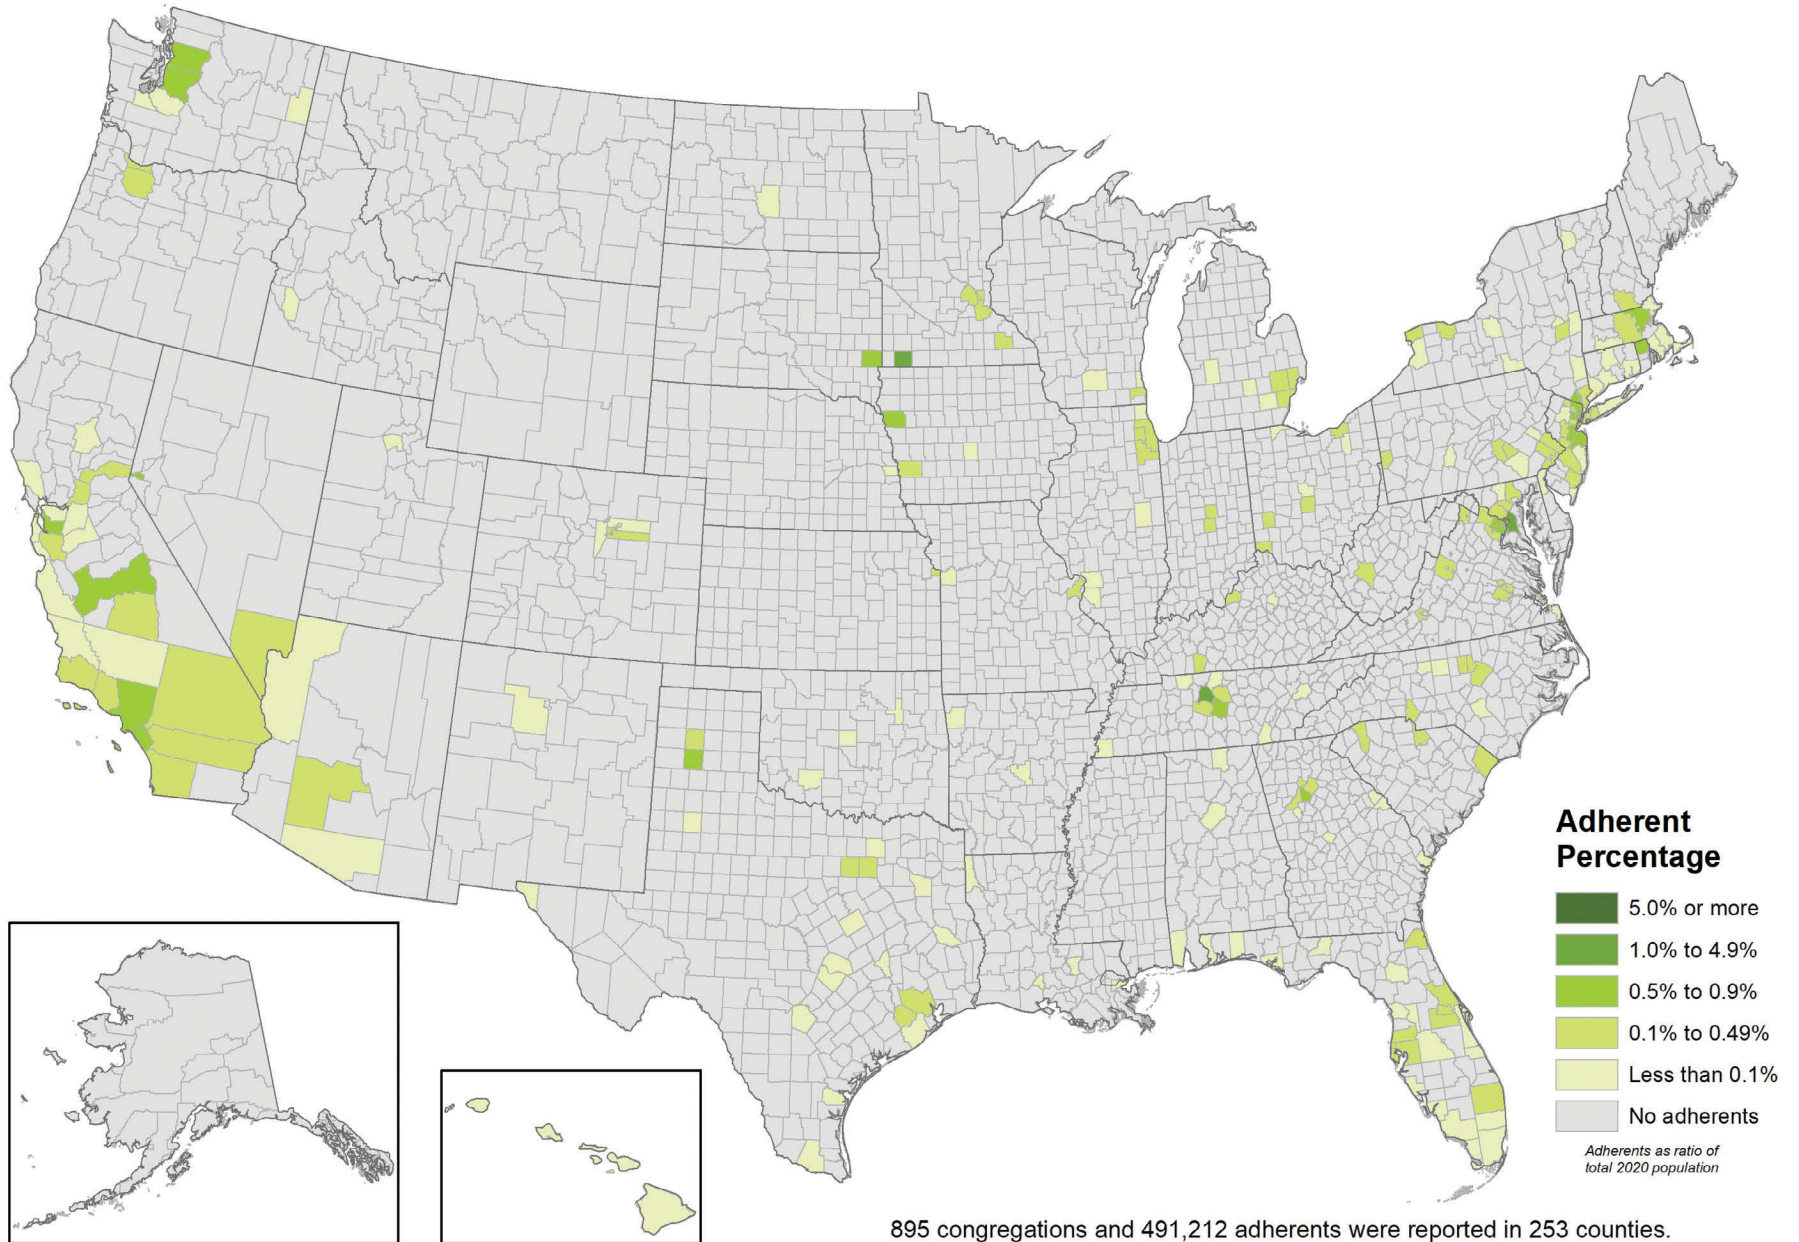

Oriental Orthodox Churches

Adherents as a Percentage of Counties Total Population (2020)

895 congregations and 491,212 adherents were reported in 253 counties.